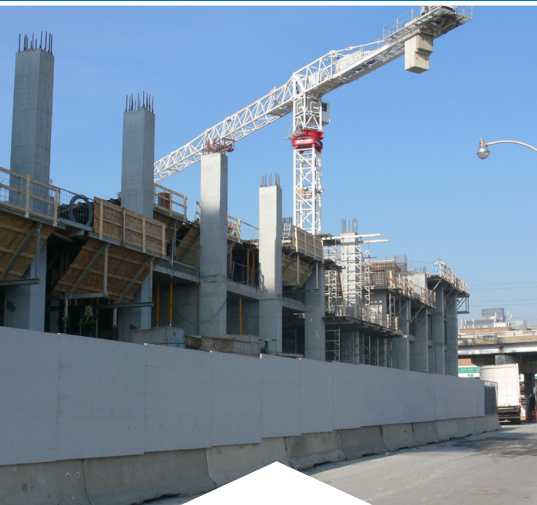

RT2 Covered Walkway

Our RT2 modular system blends well on job-sites areas that generate high volume of pedestrians. We designed this 2 part modular system as a cantilevered covered walkway without any barrier support. This feature allows a larger entrance for pedestrians to access in safety the walkway adjacent to a large construction site.

TAKE A SAFE STEP THROUGH OUR COVERED WALKWAY

Plywood **Hoarding**
on Jersey Barrier